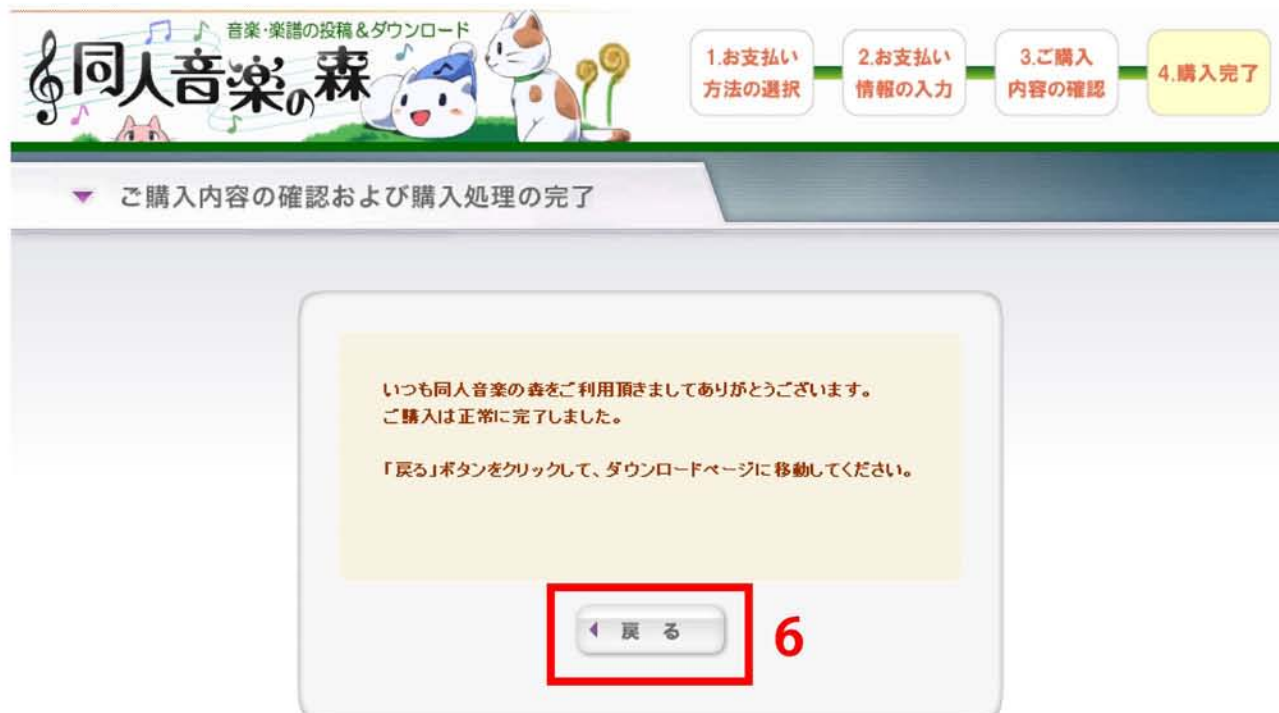

Then you can see the URL to receive the item and you will also receive an e-mail which enables you to access a URL with this item until 5 times within 10 days.

Your contribution shall be shared between original copyright-holders automatically.